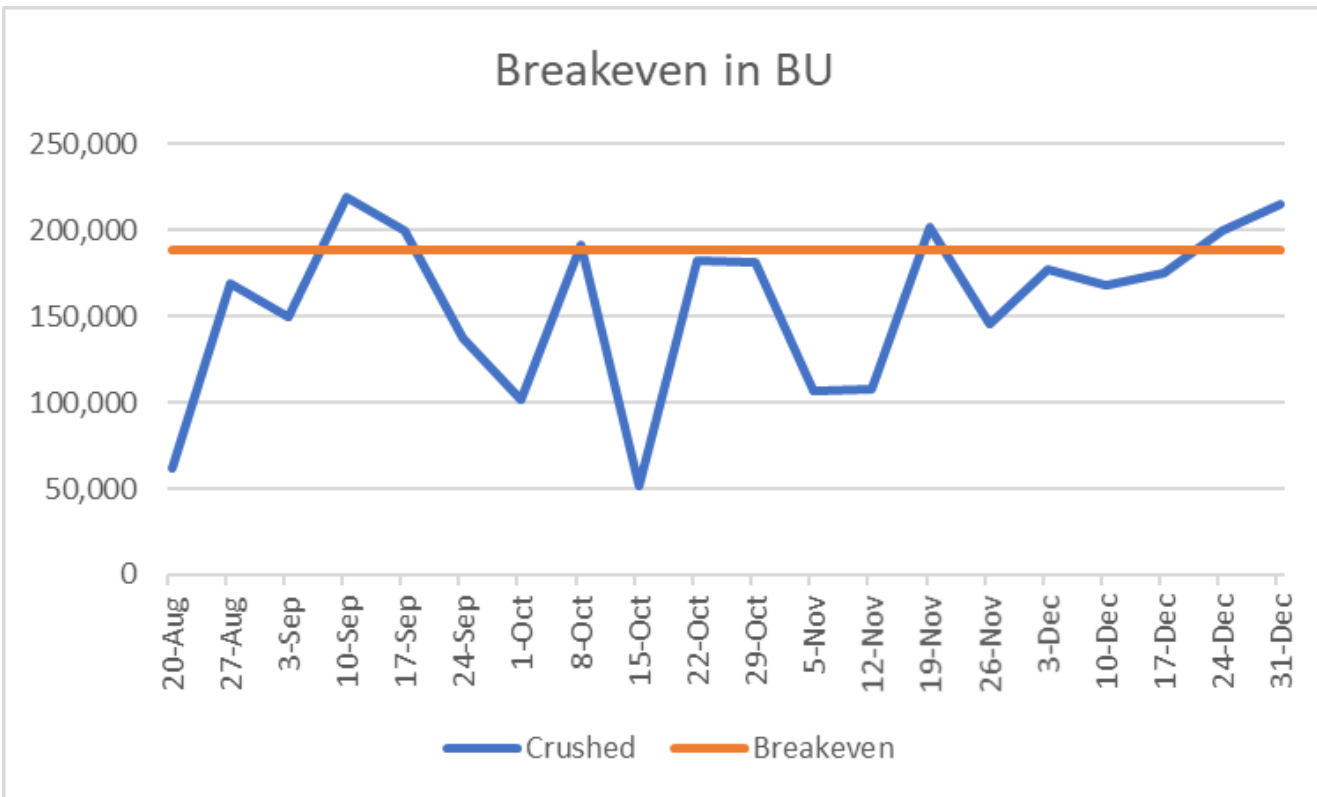

EGT Breakeven in BU per Week

	20-Aug	27-Aug	3-Sep	10-Sep	17-Sep	24-Sep	1-Oct	8-Oct	15-Oct	22-Oct	29-Oct	5-Nov	12-Nov	19-Nov	26-Nov	3-Dec	10-Dec	17-Dec	24-Dec	31-Dec
Crushed	61,833	168,856	149,284	219,779	200,213	137,622	101,559	191,304	52,000	182,000	181,000	107,000	108,000	202,000	146,000	177,000	168,000	174,894	200,214	215,619